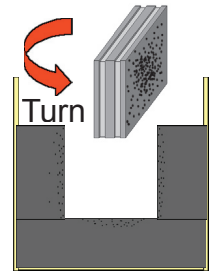

DAMAGE DOMINO-TARGET SYSTEM*

DOMINO type C.1/1*XHD - 88 x 88 cm / 35" x 35"

Centre: 44 x 44 x 24.5 cm (XHD)

6000 arrows

After assembling the target, you are ready to shoot at least 4000 arrows, before having to turn the Centre.

Use a DOMINO Stand for maximum stability.

After
4000
arrows

After turning the Centre, at least 2000 arrows can be shot before centre shifting is necessary = total 6000.